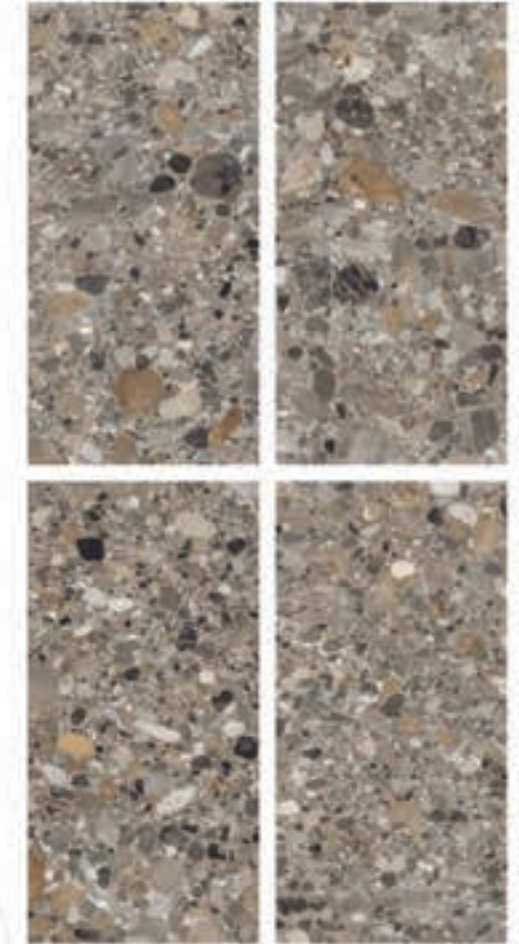

AGATE ONYX BLUE

AMBER ONYX NATURAL

RANDOM- 05

ALPINA STONE

RANDOM- 05

Glossy
SERIES

sezito®
Tiles | Sanitary | Chemical

PGVT MARBAL 600X1200MM