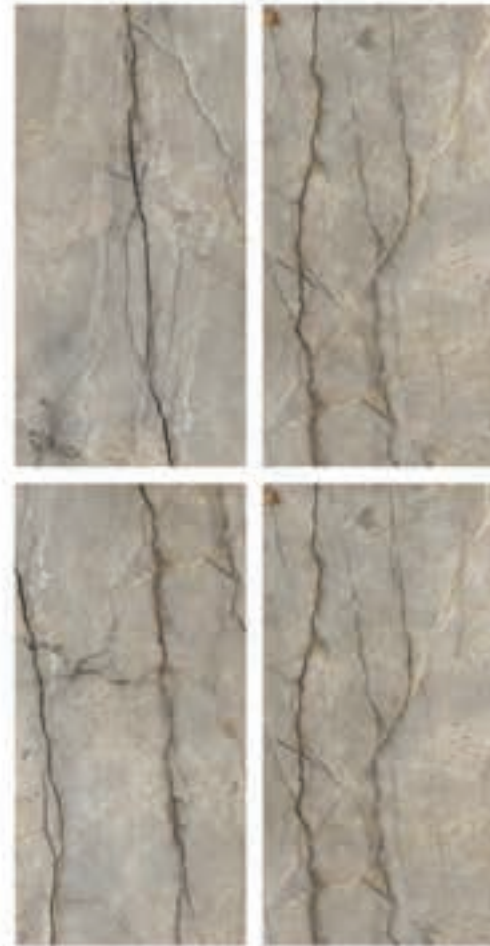

RANDOM- 03

RIVER BROWN

RANDOM- 03

PGVT MARBAL 600X1200MM

RIVER BROWN

RIVER GREY

RANDOM- 03

RIVER SILVER