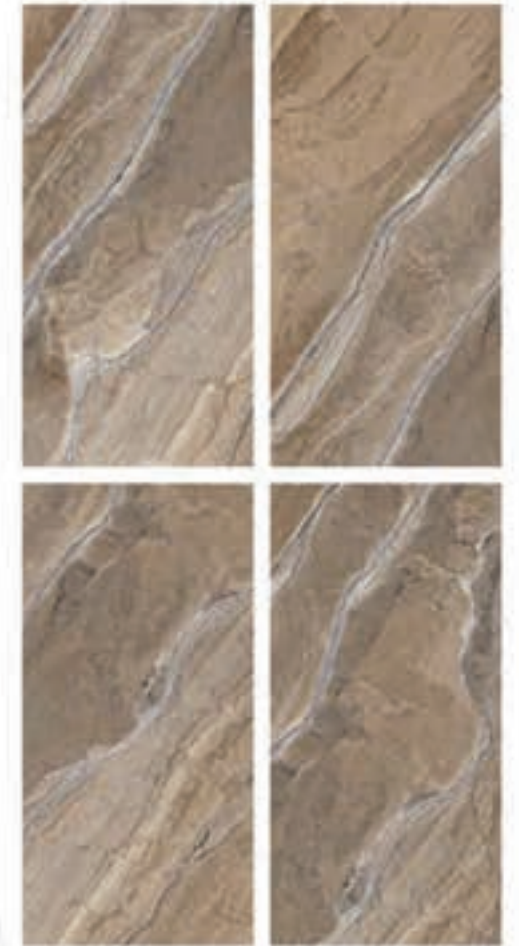

ARMANI GRIS

ATLANTIC GREY

RANDOM- 05

ATLANTIC BROWN

RANDOM- 05

Glossy
SERIES

sezito®
Tiles | Sanitary | Chemical

PGVT MARBAL 600X1200MM