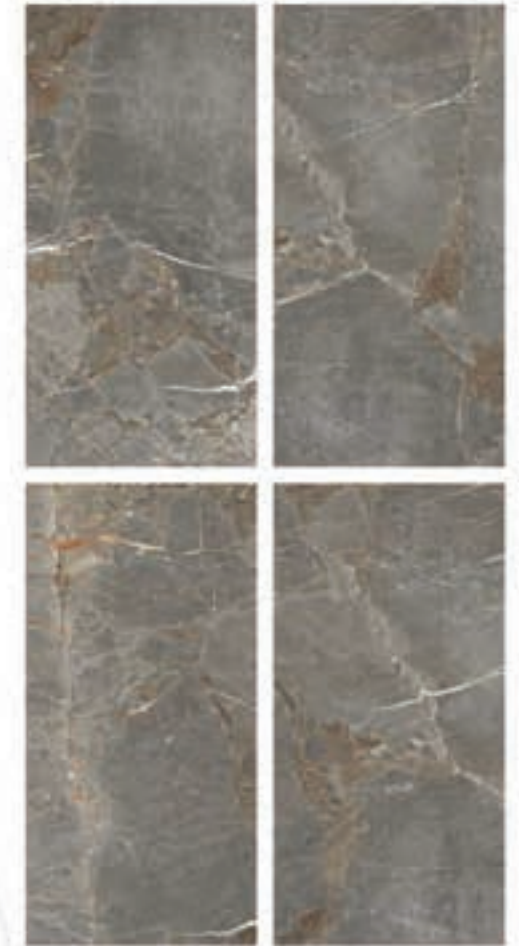

ONYX CLOUDY

ONYX MULTY GREY

RANDOM- 05

OCEAN GOLDEN

RANDOM- 05

Glossy
SERIES

sezito®
Tiles | Sanitary | Chemical

PGVT MARBAL 600X1200MM