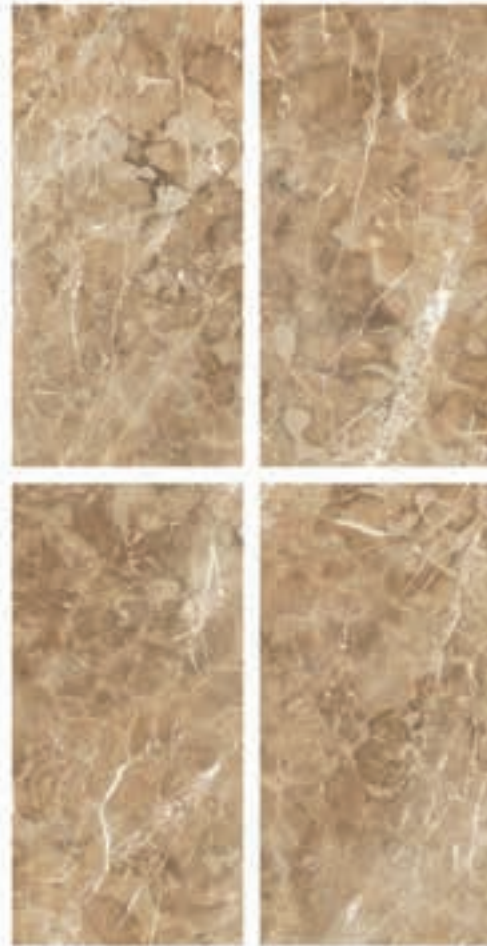

sezito®
Tiles | Sanitary | Chemical

PGVT MARBAL 600X1200MM

MARMO GREY

MONACO BEIGE

RANDOM- 05

MONACO BIANCO

RANDOM- 05

Glossy
SERIES