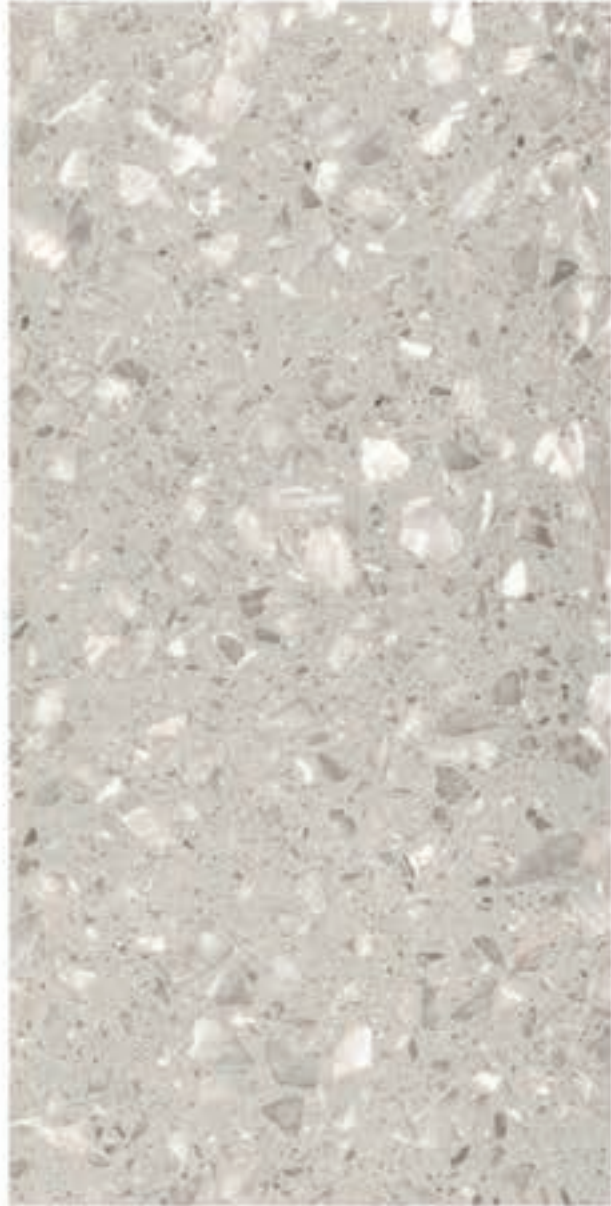

RANDOM-05

Glossy
SERIES

sezito®
Tiles | Sanitary | Chemical

PGVT MARBAL 600X1200MM

ESPEN CREMA

FINE STONE GREY

RANDOM- 05

FOREST GREY