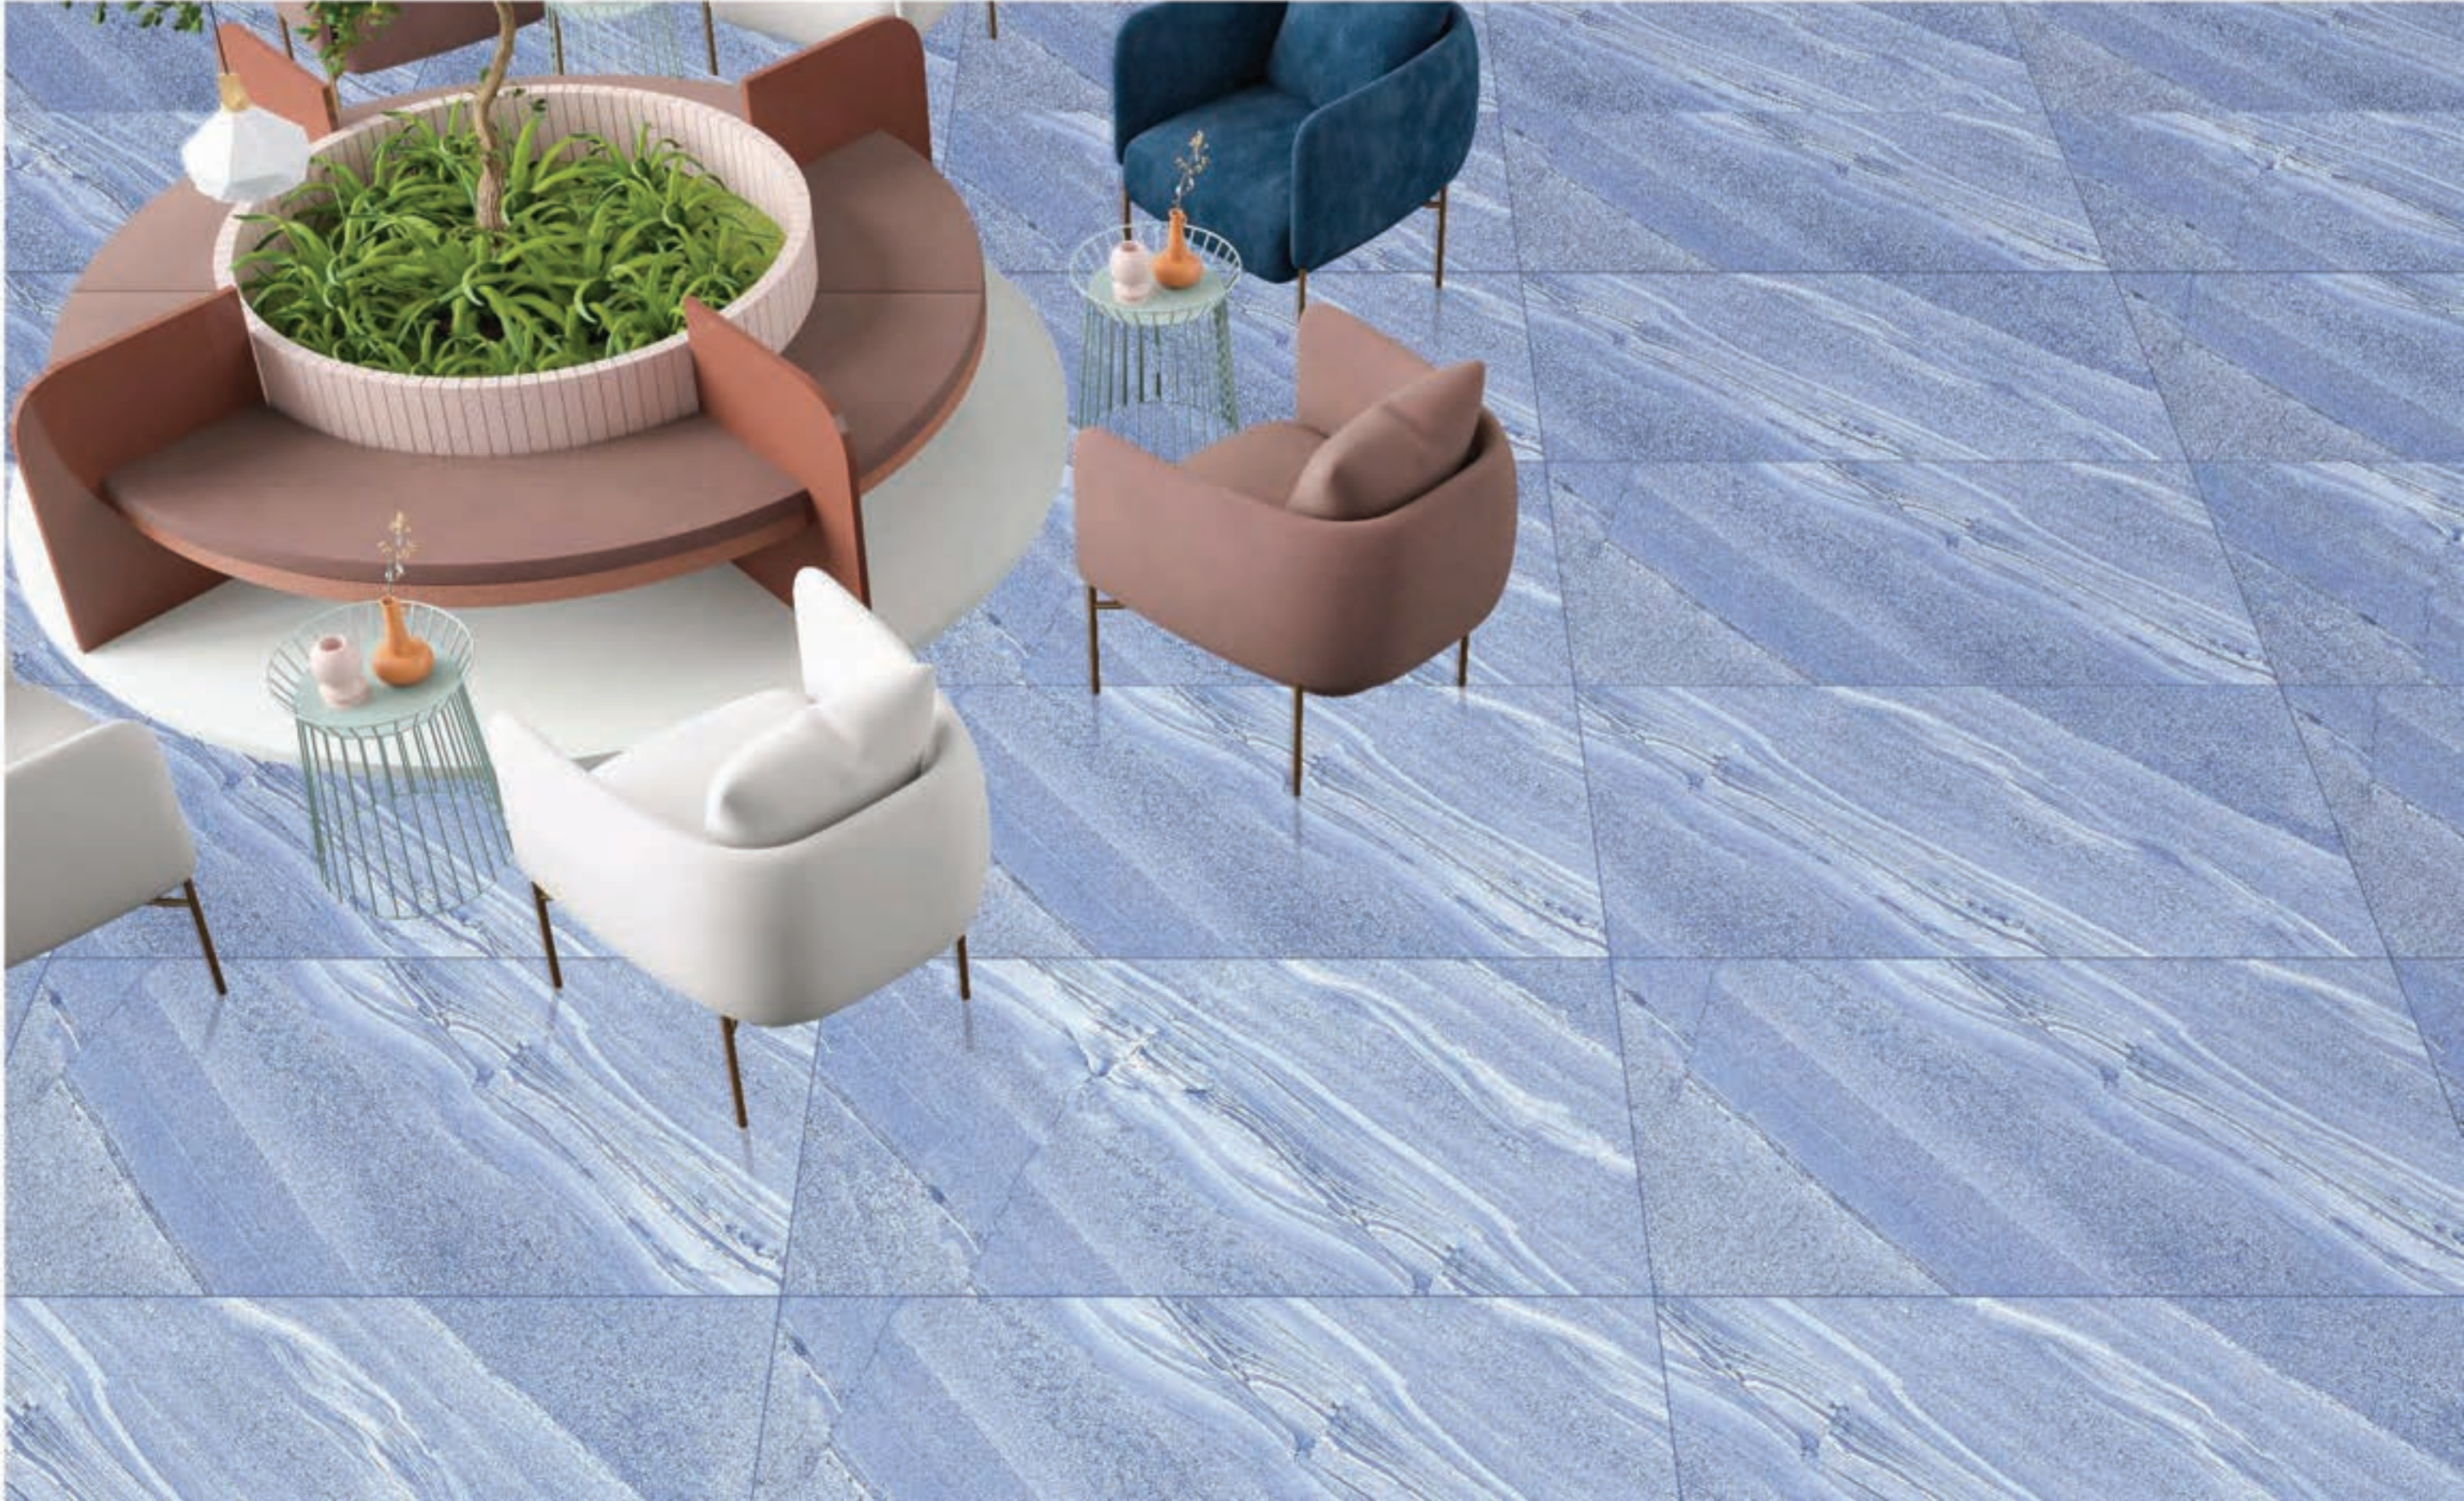

Glossy
SERIES

sezito®
Tiles | Sanitary | Chemical

PGVT MARBAL 600X1200MM

RUBY BLUE