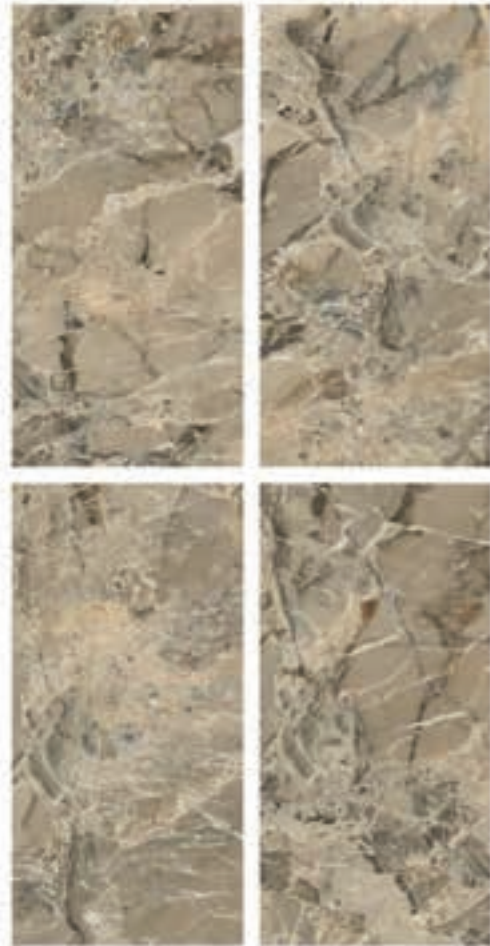

RANDOM- 05

Glossy
SERIES

sezito®
Tiles | Sanitary | Chemical

PGVT MARBAL 600X1200MM

STOINIS NATURAL

STONE NATURAL

RANDOM- 05

TECNOS BIANCO