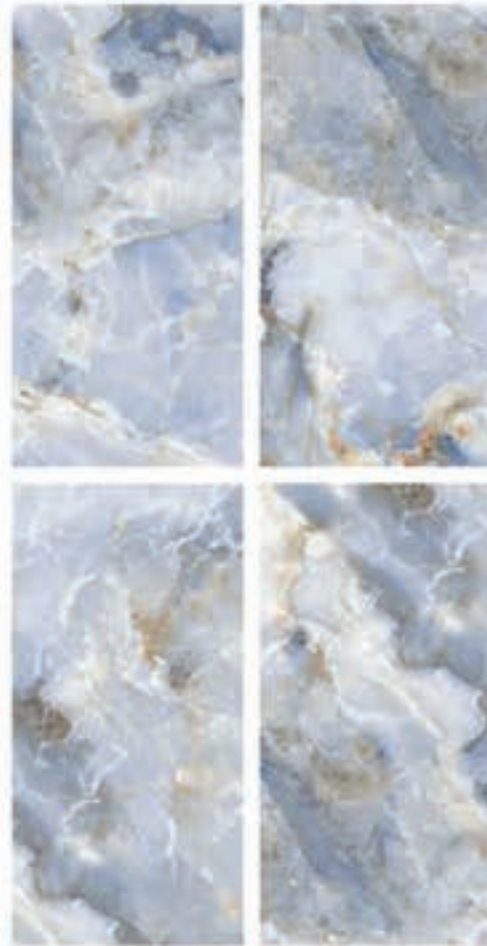

sezito®
Tiles | Sanitary | Chemical

PGVT MARBAL 600X1200MM

ONYX BEIGE

ONYX BLUE

RANDOM-05

ONYX CLOUDY

RANDOM-05

PGVT MARBAL 600X1200MM