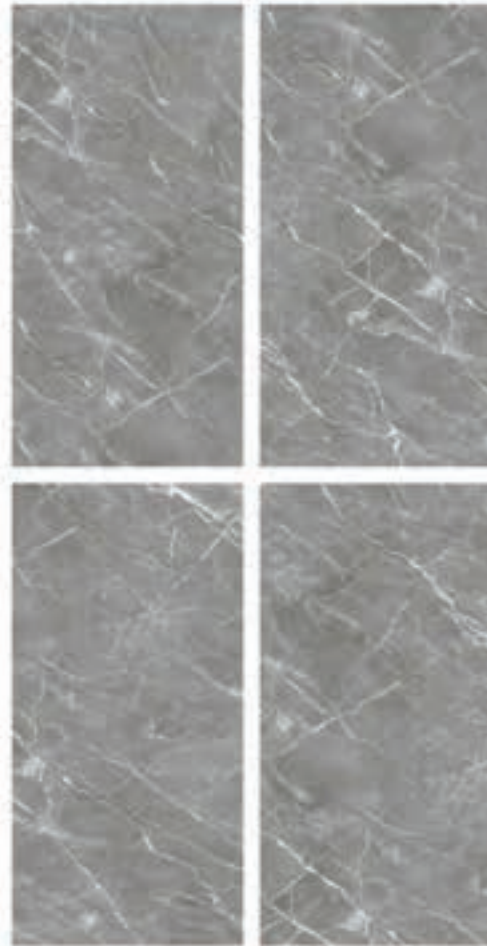

RANDOM- 05

Glossy
SERIES

sezito[®]
Tiles | Sanitary | Chemical

PGVT MARBAL 600X1200MM

TECNOS BIANCO

TECNOS GREY

RANDOM- 05

TERRAZO LIGHT