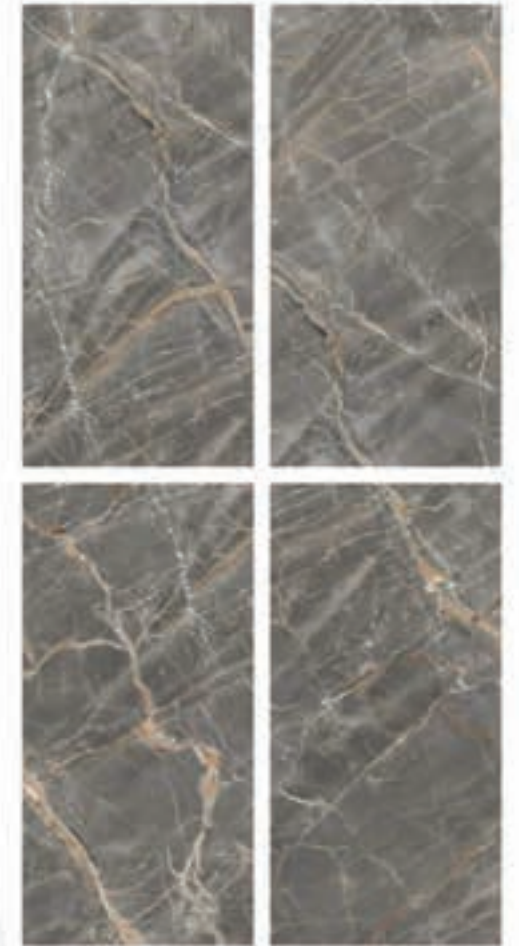

RANDOM-05

Glossy
SERIES

sezito®
Tiles | Sanitary | Chemical

PGVT MARBAL 600X1200MM

ESPEN CREMA

FINE STONE GREY

RANDOM- 05

FOREST GREY